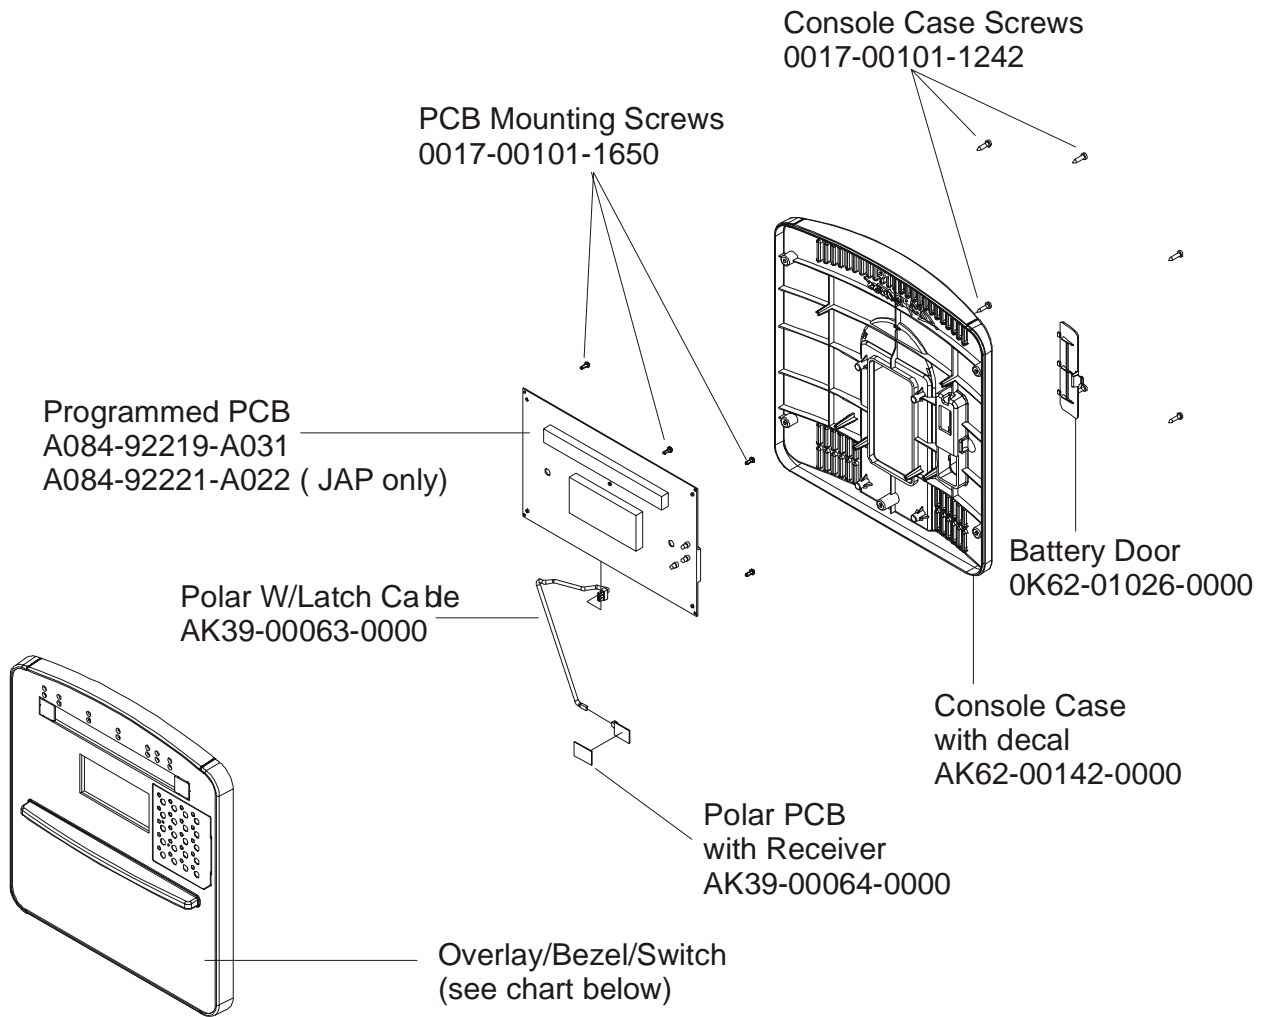

CONSOLE	OVERLAY/BEZEL/SWITCH	LANGUAGE
AK62-00365-0001	AK62-00190-0001	Eng/Eng
AK62-00365-0002	AK62-00190-0001	Eng+Met
AK62-00365-0003	AK62-00190-0003	Ger/Met
AK62-00365-0004	AK62-00190-0004	Spn/Met
AK62-00365-0006	AK62-00190-0006	Jap/Met
AK62-00365-0007	AK62-00190-0007	Frn/Met
AK62-00365-0008	AK62-00190-0008	Ital/Met
AK62-00365-0009	AK62-00190-0009	Dut/Met
AK62-00365-0010	AK62-00190-0010	Port/Met
AK62-00365-0014	AK62-00190-0001	Turk/Met